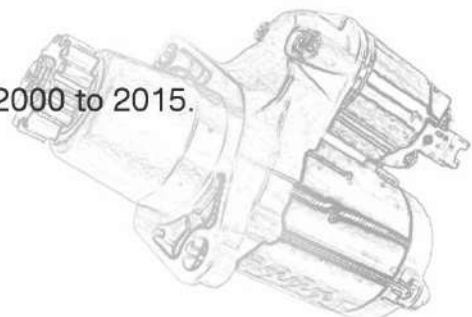

Areas of Expertise:

More focus on Japanese Series Vehicles from year 2000 to 2015.

Mitsubishi and Denso Types are our best selling.